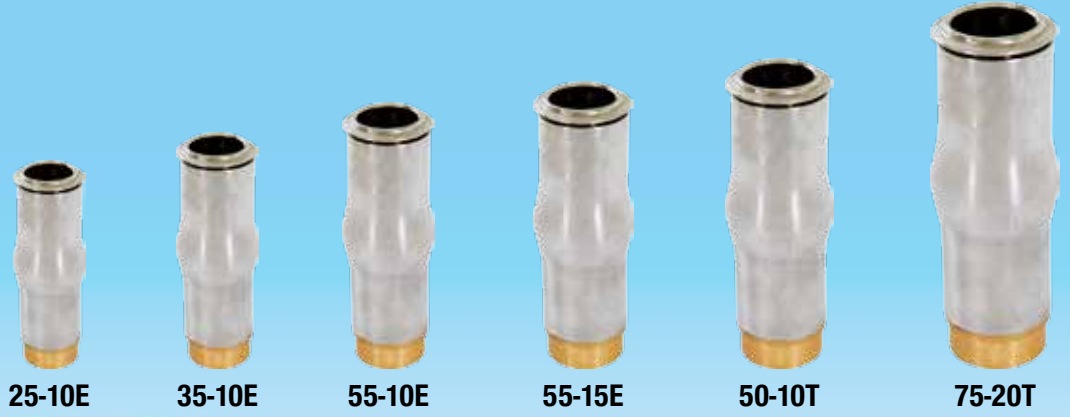

Köpük Nozullar

Foam Effect Nozzles